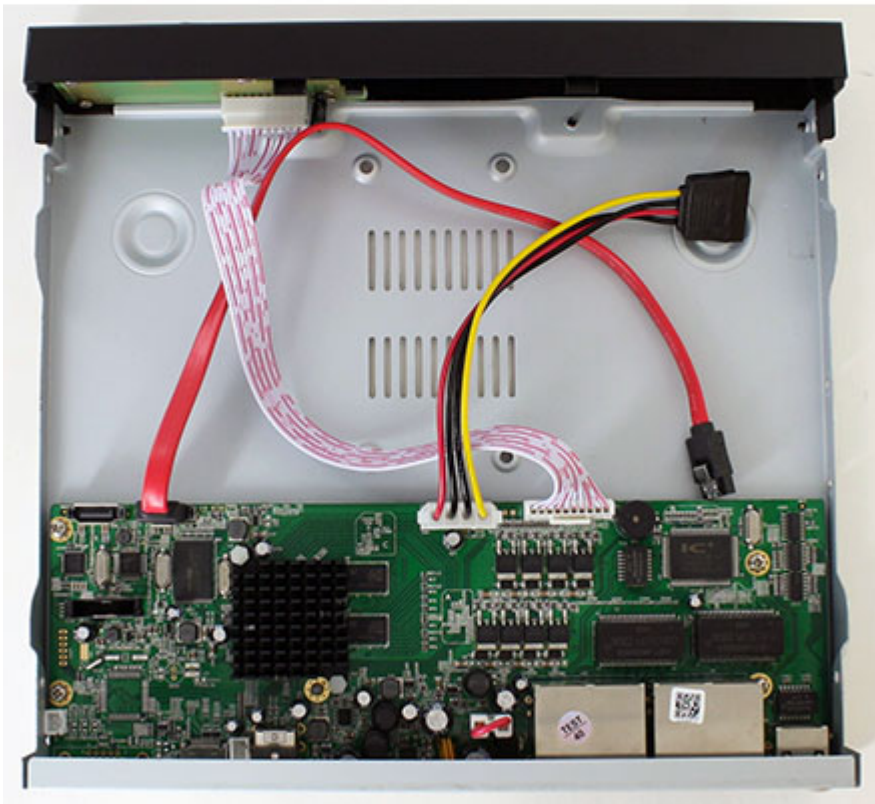

129.00 EUR  
incl. 19% VAT, plus [shipping](#)

- Hi3798M processor !
- SATA HDD support !
- ONVIF ! PTZ !
- H.264/H.265 !

Support: [Manual \[EN\]](#)

CTFNVR-1 is a digital video recorder for IP-cameras (Signal transmission over LAN or the integrated 8x POE-LAN-connectors). CTFNVR-1 supports the modern H.265 compression. The recorder allows simultaneous multi-channel real-time recording, playback. For recordings you can integrate a SATA HDD (up to 8TB).

**Specification:**

Main processor : Hi3798M

Operating System : Embedded Linux

System Resources : Simultaneous multi-channel real-time recording, playback, network operation, USB backup

Operator interface :16-bit true color graphic menu operation interface, support

USB mouse operation

Preview : 1/4/8/16

Video input (IP) : 4\*5M/8\*4M/8\*3M/16\*960P

Video standards : PAL(625TVL,50f/s);NTSC(525TVL,60f/s)

Video compression H.265/H.264

Display quality Max:4K

Playback quality : 5M/4M/3M/960P

Record Storage :HDD ,network

Backup mode : Network backup, USB hard disk, USB burner, SATA burner

Video output : 1ch HDMI HD output(can be extended to support VGA)

Network interface : 1\* 10M/100M Adaptive Ethernet port,8 POE ports